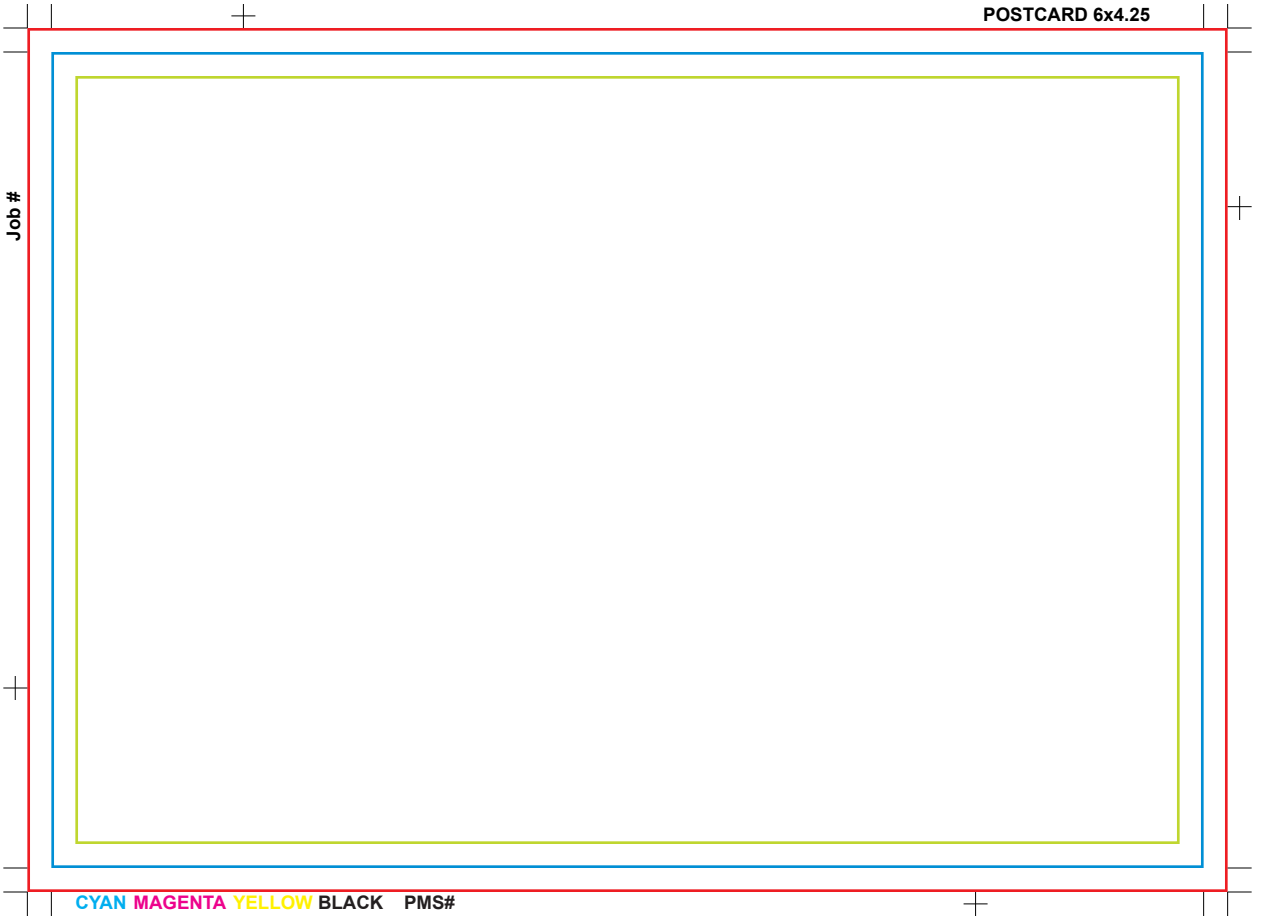

POSTCARD 6x4.25

Job #

Yellow = safety area
keep text inside the yellow
Blue = actual cut size
Red = bleed area

Postcard Template
TSI CD Manufacturing
1-800-310-0800
www.cdmanufacturing.com